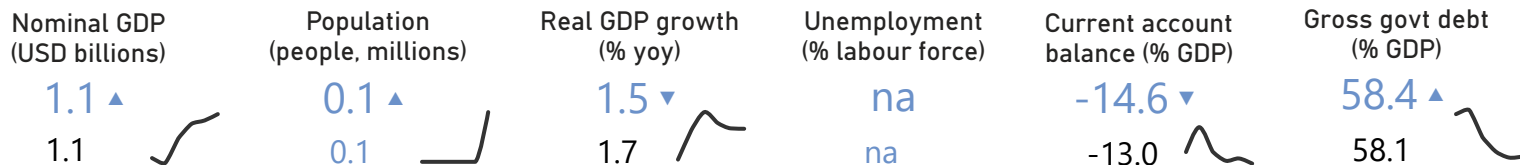

ST KITTS & NEVIS

Key economic indicators: 2025 (top), 2024 (bottom) and sparkline (2020-2025). Estimates are blue. Source: IMF WEO

Australia - St Kitts & Nevis investment, 2025 (stocks)

Source: ABS

Investment in St Kitts & Nevis