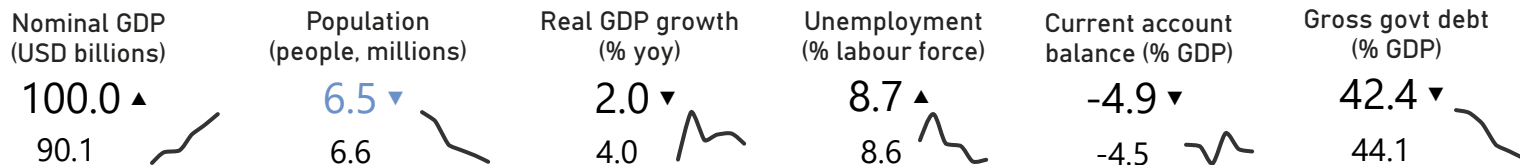

SERBIA

Key economic indicators: 2025 (top), 2024 (bottom) and sparkline (2020-2025). Estimates are blue. Source: IMF WEO

Australia - Serbia investment, 2025 (stocks)

Source: ABS

Investment in Serbia

Total (A\$m)

48

Destination Ranking: na

FDI (A\$m)

np

Investment from Serbia

Total (A\$m)

np

Source Ranking: na