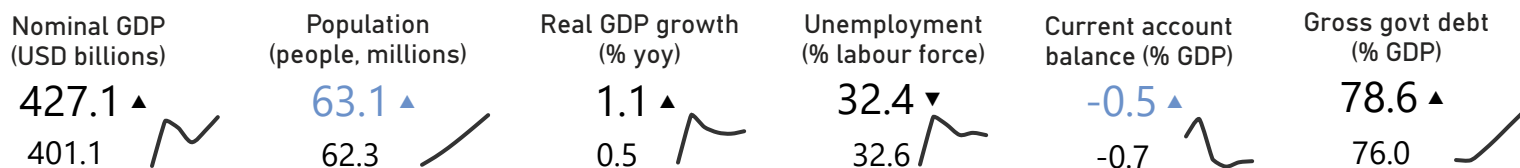

SOUTH AFRICA

Key economic indicators: 2025 (top), 2024 (bottom) and sparkline (2020-2025). Estimates are blue.

Source: IMF WEO

Australia - South Africa investment, 2025 (stocks)

Source: ABS

Investment in South Africa

Total (A\$b) **6**
FDI (A\$b) **1**

Destination Ranking: 33

Investment from South Africa

Total (A\$b) **14**
FDI (A\$b) **5**

Source Ranking: 27

Australia's goods and services trade with South Africa, 2025