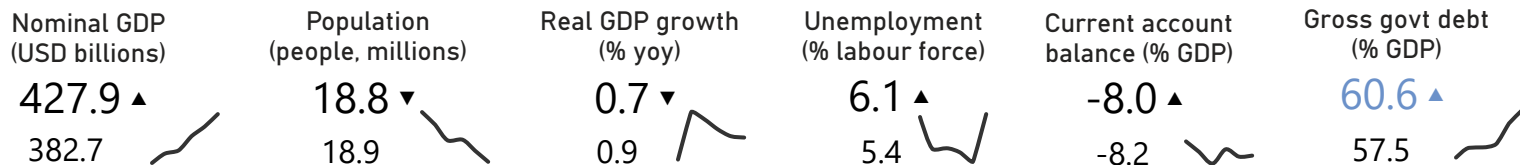

ROMANIA

Key economic indicators: 2025 (top), 2024 (bottom) and sparkline (2020-2025). Estimates are blue.

Source: IMF WEO

Australia - Romania investment, 2025 (stocks)

Source: ABS

Investment in Romania

Total (A\$m)

629

FDI (A\$m)

np

Destination Ranking: na

Investment from Romania

Total (A\$m)

6

FDI (A\$m)