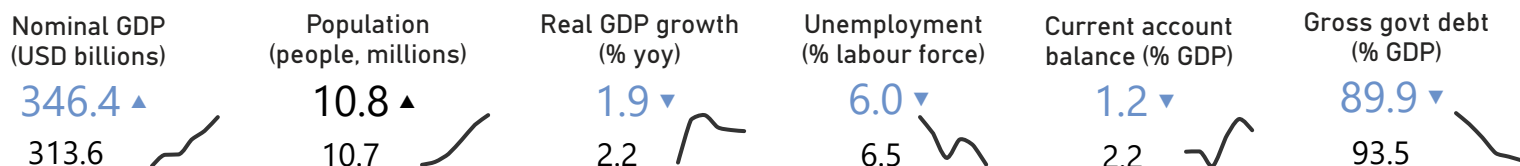

PORTUGAL

Key economic indicators: 2025 (top), 2024 (bottom) and sparkline (2020-2025). Estimates are blue.

Source: IMF WEO

Australia - Portugal investment, 2025 (stocks)

Source: ABS

Investment in Portugal

Total (A\$m)	FDI (A\$m)
1,007	63

Destination Ranking: na

Investment from Portugal

Total (A\$m)	FDI (A\$m)
307	np

Source Ranking: na

Australia's goods and services trade with Portugal, 2025

Source: DFAT-adjusted ABS data

Exports

Destination Ranking: 85