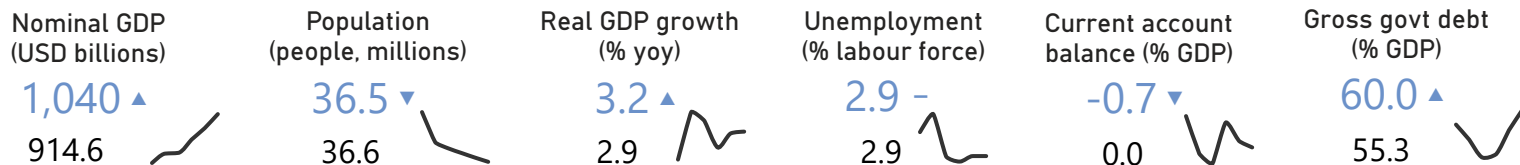

POLAND

Key economic indicators: 2025 (top), 2024 (bottom) and sparkline (2020-2025). Estimates are blue. Source: IMF WEO

Australia - Poland investment, 2024 (stocks)

Source: ABS

Investment in Poland

Total (A\$m)

1,601

Destination Ranking: na

FDI (A\$m)

np

Investment from Poland

Total (A\$m)

np

Source Ranking: na