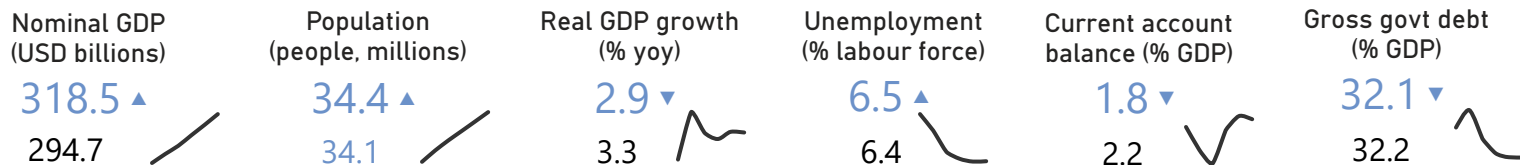

## PERU

Key economic indicators: 2025 (top), 2024 (bottom) and sparkline (2020-2025). Estimates are blue.

Source: IMF WEO