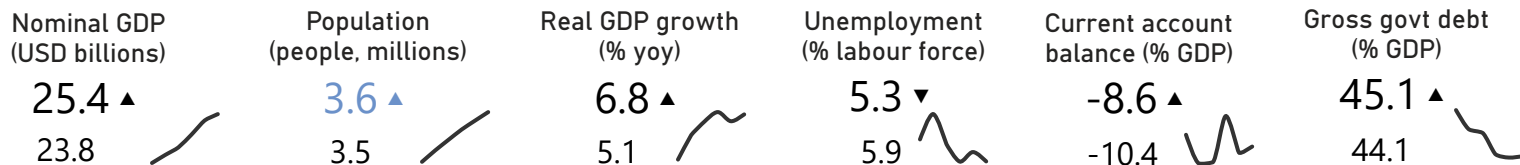

MONGOLIA

Key economic indicators: 2025 (top), 2024 (bottom) and sparkline (2020-2025). Estimates are blue.

Source: IMF WEO

Australia - Mongolia investment, 2025 (stocks)

Source: ABS

Investment in Mongolia

Total (A\$m)

408

FDI (A\$m)

np

Destination Ranking: na

Investment from Mongolia

Total (A\$m)

3

FDI (A\$m)