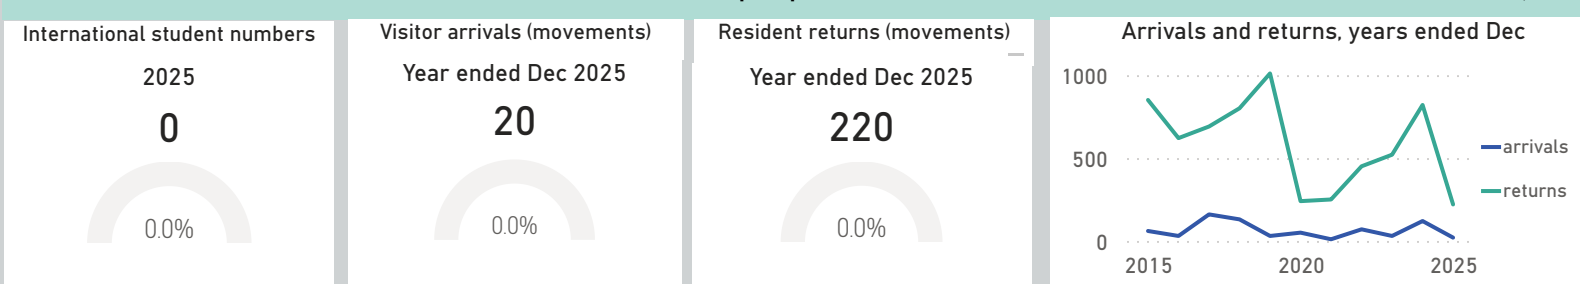

Source: Various international sources

Principal export destinations

Destination	Share	Rank
South Africa	44.0%	1
Cote d'Ivoire	24.8%	2
Australia	5.8%	3
Bangladesh	5.1%	4
Switzerland	3.0%	5

Principal import sources

Destination	Share	Rank
Senegal	33.7%	1
Cote d'Ivoire	21.7%	2
China	18.6%	3
France	3.3%	4
Ghana	2.0%	5
Australia	0.2%	30

Flow of people from Mali

Source: Home Affairs, DESE

Compiled by the Trade Data Section, DFAT, using the latest data from the ABS, the IMF and various international sources. All data may be subject to future revisions.