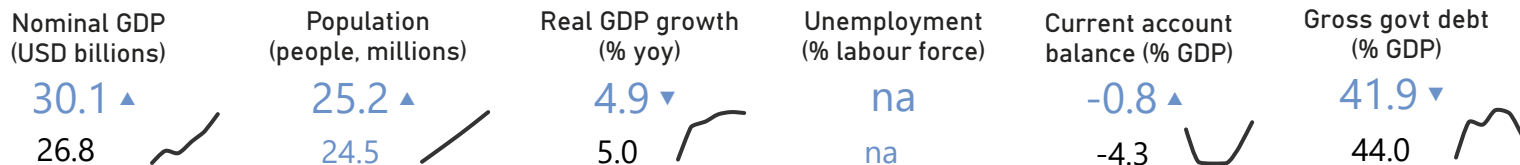

MALI

Key economic indicators: 2025 (top), 2024 (bottom) and sparkline (2020-2025). Estimates are blue. Source: IMF WEO

Australia - Mali investment, 2025 (stocks)

Source: ABS

Investment in Mali

Total (A\$m)

87

Destination Ranking: na

FDI (A\$m)

40

Investment from Mali

Total (A\$m)

np

Source Ranking: na