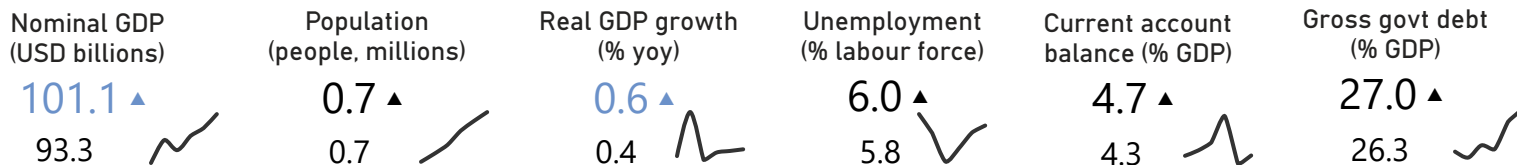

LUXEMBOURG

Key economic indicators: 2025 (top), 2024 (bottom) and sparkline (2020-2025). Estimates are blue.

Source: IMF WEO

Australia - Luxembourg investment, 2025 (stocks)

Source: ABS

Investment in Luxembourg

Total (A\$b)	FDI (A\$b)
46	6

Destination Ranking: 14

Investment from Luxembourg

Total (A\$b)	FDI (A\$b)
165	6

Source Ranking: 6

Australia's goods and services trade with Luxembourg, 2025

Source: DFAT-adjusted ABS data