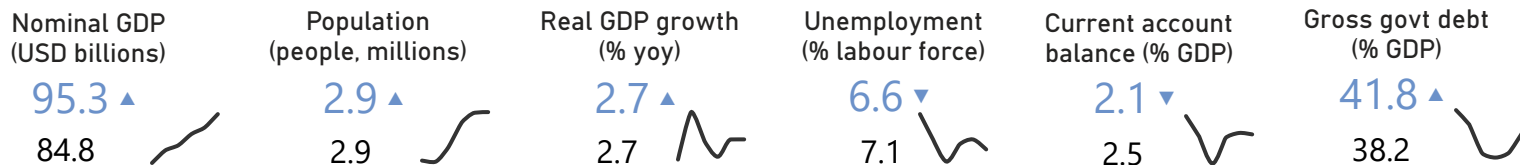

LITHUANIA

Key economic indicators: 2025 (top), 2024 (bottom) and sparkline (2020-2025). Estimates are blue. Source: IMF WEO

Australia - Lithuania investment, 2024 (stocks)

Source: ABS

Investment in Lithuania

Total (A\$m)

47

Destination Ranking: na

FDI (A\$m)

-

Investment from Lithuania

Total (A\$m)

4