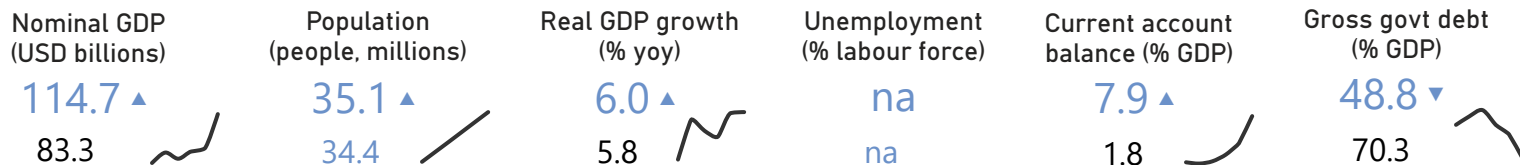

GHANA

Key economic indicators: 2025 (top), 2024 (bottom) and sparkline (2020-2025). Estimates are blue. Source: IMF WEO

Source: IMF WEO

Australia - Ghana investment, 2025 (stocks)

Source: ABS

Investment in Ghana

Total (A\$m)

np

Destination Ranking: na

FDI (A\$m)

np

Investment from Ghana

Total (A\$m)

np