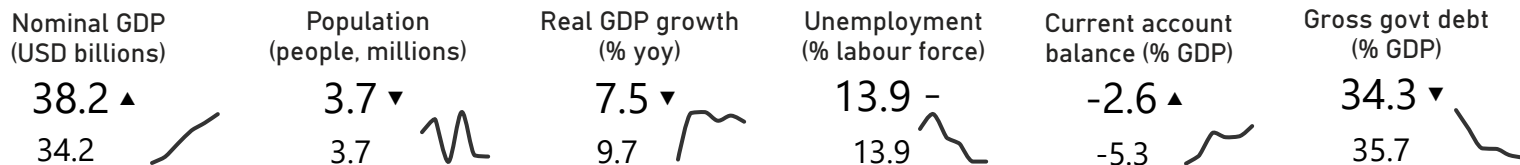

GEORGIA

Key economic indicators: 2025 (top), 2024 (bottom) and sparkline (2020-2025). Estimates are blue.

Source: IMF WEO

Australia - Georgia investment, 2025 (stocks)

Source: ABS

Investment in Georgia

Total (A\$m)

7

FDI (A\$m)

-

Destination Ranking: na

Investment from Georgia

Total (A\$m)

1

FDI (A\$m)