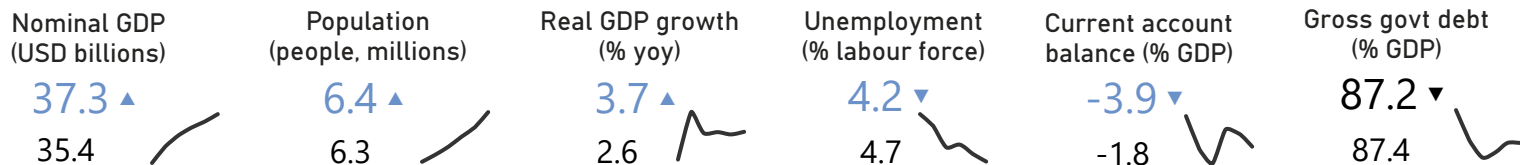

EL SALVADOR

Key economic indicators: 2025 (top), 2024 (bottom) and sparkline (2020-2025). Estimates are blue. Source: IMF WEO

Australia - El Salvador investment, 2025 (stocks)

Source: ABS

Investment in El Salvador

Total (A\$m)

np

Destination Ranking: na

FDI (A\$m)

np

Investment from El Salvador

Total (A\$m)

np