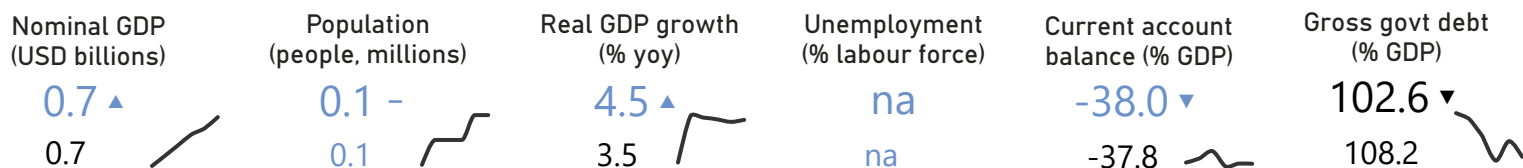

DOMINICA

Key economic indicators: 2025 (top), 2024 (bottom) and sparkline (2020-2025). Estimates are blue.

Source: IMF WEO

Australia - Dominica investment, 2025 (stocks)

Source: ABS

Investment in Dominica

Total (A\$m)

-

FDI (A\$m)

-

Destination Ranking: na

Investment from Dominica

Total (A\$m)

np

FDI (A\$m)