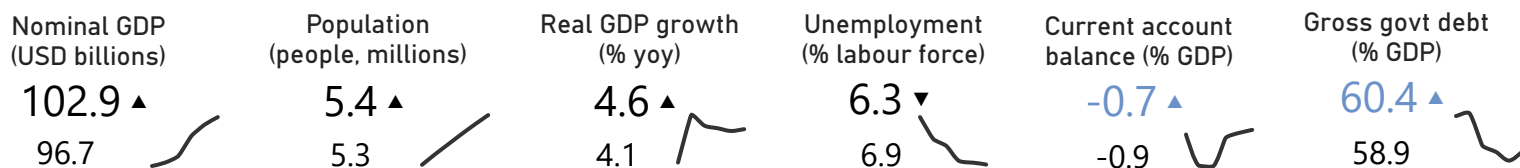

COSTA RICA

Key economic indicators: 2025 (top), 2024 (bottom) and sparkline (2020-2025). Estimates are blue.

Source: IMF WEO

Australia - Costa Rica investment, 2025 (stocks)

Source: ABS

Investment in Costa Rica

Total (A\$m)

61

Destination Ranking: na

FDI (A\$m)

5

Investment from Costa Rica

Total (A\$m)

np