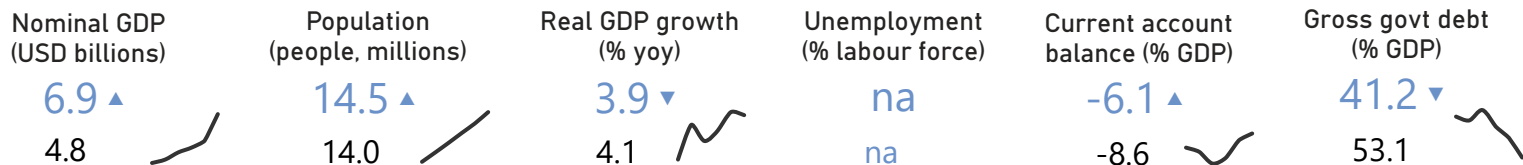

BURUNDI

Key economic indicators: 2025 (top), 2024 (bottom) and sparkline (2020-2025). Estimates are blue. Source: IMF WEO

Australia - Burundi investment, 2025 (stocks)

Source: ABS

Investment in Burundi

Total (A\$m)

-

FDI (A\$m)

-

Destination Ranking: na

Investment from Burundi

Total (A\$m)

-

FDI (A\$m)