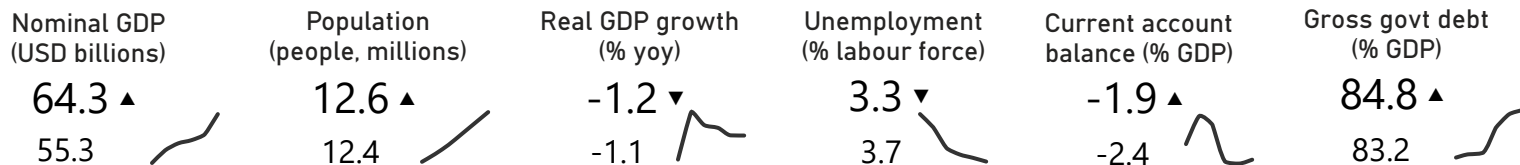

## BOLIVIA

Key economic indicators: 2025 (top), 2024 (bottom) and sparkline (2020-2025). Estimates are blue. Source: IMF WEO