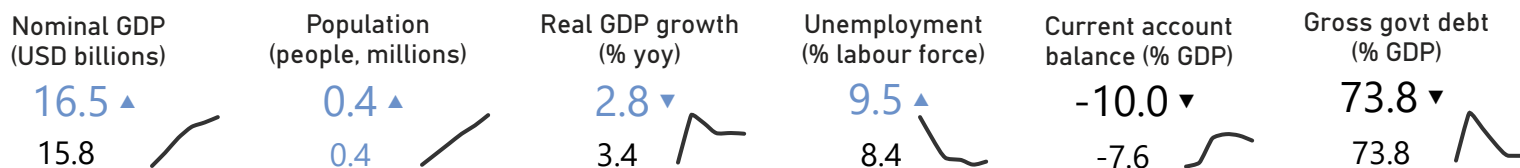

BAHAMAS

Key economic indicators: 2025 (top), 2024 (bottom) and sparkline (2020-2025). Estimates are blue. Source: IMF WEO

Australia - Bahamas investment, 2025 (stocks)

Source: ABS

Investment in Bahamas

Total (A\$m)

np

Destination Ranking: na

FDI (A\$m)

np

Investment from Bahamas

Total (A\$m)

np

Source Ranking: na