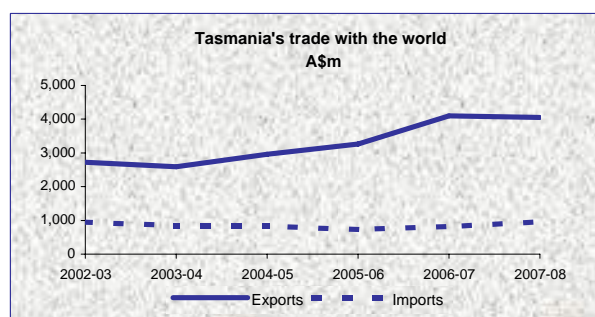

TASMANIA

Recent economic indicators:

	2006-07	2007-08
Estimated resident population:	493,371	498,163
Real Gross State Product growth (%):	2.2	3.4
Real GSP per head growth (%):	1.5	2.5
GSP (current prices) (A\$m):	20,221	21,300
Proportion of Australian GDP (%):	1.9	1.9
Change in real final demand (%):	-0.1	6.8
Unemployment rate (%):	5.7	4.9

Goods and services trade:

Tasmania's trade, 2007-08:

	A\$m		
	Goods	Services	Total
Exports:	3,640	414	4,054
Imports:	692	269	961

	% Share of Australian trade		
Exports:	2.2	0.8	1.8
Imports:	0.4	0.5	0.4

Average annual goods and services export growth over the last 5 Years: 8.5%