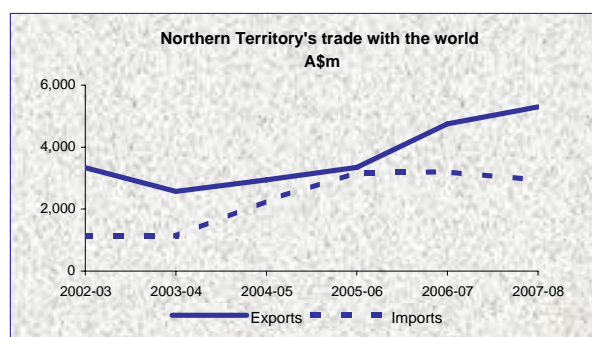

NORTHERN TERRITORY

Recent economic indicators:

	2006-07	2007-08
Estimated resident population:	214,929	219,948
Real Gross State Product growth (%):	5.2	3.9
Real GSP per head growth (%):	3.1	1.5
GSP (current prices) (A\$m):	14,014	15,617
Proportion of Australian GDP (%):	1.3	1.4
Change in real final demand (%):	2.2	3.8
Unemployment rate (%):	3.8	4.4

Goods and services trade:

Northern Territory's trade, 2007-08:

	A\$m		
	Goods	Services	Total
Exports:	4,544	752	5,296
Imports:	2,581	356	2,937

% Share of Australian trade

Exports:	2.7	1.5	2.4
Imports:	1.4	0.7	1.3

Northern Territory's principal export destinations, 2007-08:

	A\$m	% Share
Japan	1,369	30.1
China	1,357	29.9
United States	357	7.9
Indonesia	327	7.2
France	170	3.7

Northern Territory's principal import sources, 2007-08: